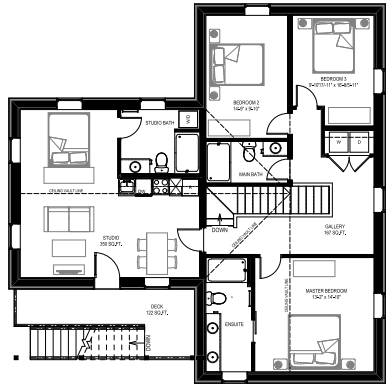

UNIT STYLE

Grizzly

(SINGLE FAMILY HOME)

STOKEDLIVING

UNIT STYLE

Grizzly

(SINGLE FAMILY HOME)

BASE MODEL

*Base Model shown has upgraded entrance door to suite

ENCLOSED AREA

MAIN FLOOR	1,031	SQ.FT.
SECOND FLOOR	937	SQ.FT.
TOTAL - MAIN HOME	1,968	SQ.FT.
STUDIO	533	SQ.FT.
GARAGE	530	SQ.FT.

UPGRADED PACKAGE

STOKEDLIVING