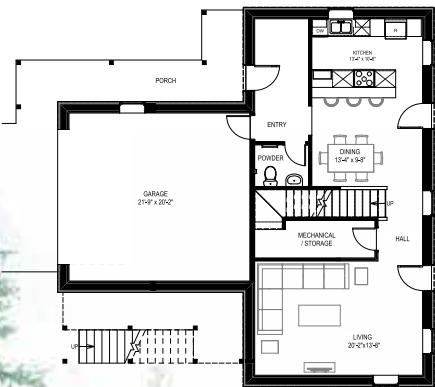

UNIT STYLE

Grizzly

(SINGLE FAMILY HOME)

STOKEDLIVING

UNIT STYLE

Grizzly

(SINGLE FAMILY HOME)

BASE MODEL

*Base Model shown has upgraded entrance door to suite

ENCLOSED AREA

MAIN FLOOR	1,031	SQ.FT.
SECOND FLOOR	937	SQ.FT.
TOTAL - MAIN HOME	1,968	SQ.FT.
STUDIO	533	SQ.FT.
GARAGE	530	SQ.FT.

UPGRADED PACKAGE

STOKEDLIVING