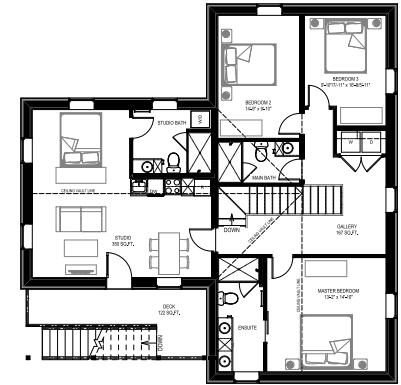

UNIT STYLE

Grizzly

(SINGLE FAMILY HOME)

STOKEDLIVING

UNIT STYLE

Grizzly

(SINGLE FAMILY HOME)

BASE MODEL

*Base Model shown has upgraded entrance door to suite

ENCLOSED AREA

MAIN FLOOR	1,031	SQ.FT.
SECOND FLOOR	937	SQ.FT.
TOTAL - MAIN HOME	1,968	SQ.FT.
STUDIO	533	SQ.FT.
GARAGE	530	SQ.FT.

UPGRADED PACKAGE

STOKEDLIVING