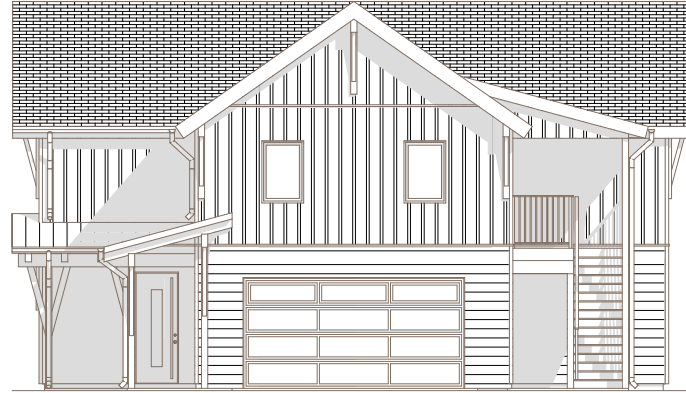

UNIT STYLE

Grizzly

(SINGLE FAMILY HOME)

STOKEDLIVING

UNIT STYLE

Grizzly

(SINGLE FAMILY HOME)

BASE MODEL

*Base Model shown has upgraded entrance door to suite

ENCLOSED AREA

MAIN FLOOR	1,031	SQ.FT.
SECOND FLOOR	937	SQ.FT.
TOTAL - MAIN HOME	1,968	SQ.FT.
STUDIO	533	SQ.FT.
GARAGE	530	SQ.FT.

UPGRADED PACKAGE

STOKEDLIVING