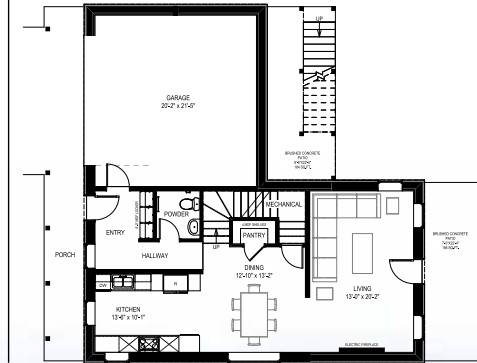

UNIT STYLE

# Marmot

(SINGLE FAMILY HOME)

BASE MODEL

\*Base Model shown has upgraded entrance door to suite

### ENCLOSED AREA

<b>MAIN FLOOR</b>	960	SQ.FT.
<b>SECOND FLOOR</b>	894	SQ.FT.
<b>TOTAL - MAIN HOME</b>	1,854	SQ.FT.
<b>STUDIO</b>	528	SQ.FT.
<b>GARAGE</b>	524	SQ.FT.

UPGRADED PACKAGE