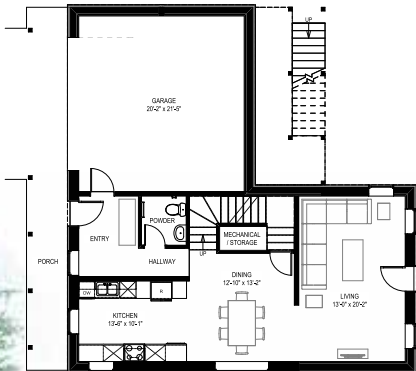

UNIT STYLE

# Marmot

(SINGLE FAMILY HOME)

STOKEDLIVING

UNIT STYLE

# Marmot

(SINGLE FAMILY HOME)

BASE MODEL

\*Base Model shown has upgraded entrance door to suite

### ENCLOSED AREA

<b>MAIN FLOOR</b>	960	SQ.FT.
<b>SECOND FLOOR</b>	894	SQ.FT.
<b>TOTAL - MAIN HOME</b>	1,854	SQ.FT.
<b>STUDIO</b>	528	SQ.FT.
<b>GARAGE</b>	524	SQ.FT.

UPGRADED PACKAGE