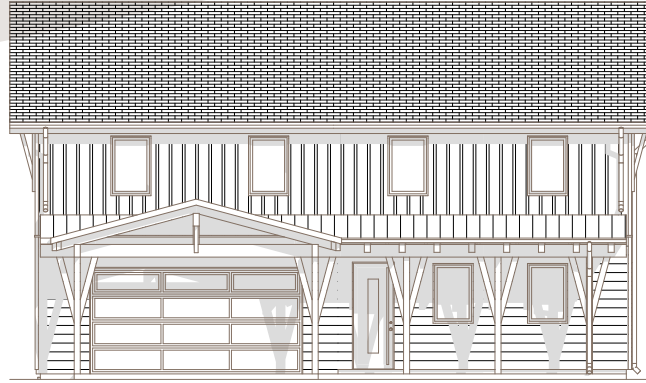

UNIT STYLE

# Marmot

(SINGLE FAMILY HOME)

STOKEDLIVING

UNIT STYLE

# Marmot

(SINGLE FAMILY HOME)

BASE MODEL

\*Base Model shown has upgraded entrance door to suite