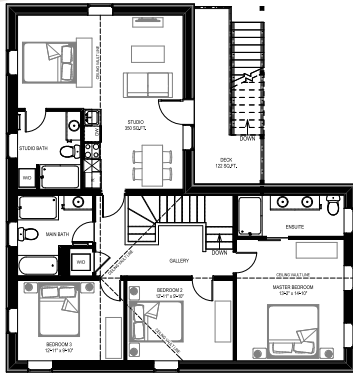

UNIT STYLE

# Marmot

(SINGLE FAMILY HOME)

STOKEDLIVING

UNIT STYLE

# Marmot

(SINGLE FAMILY HOME)

BASE MODEL

\*Base Model shown has upgraded entrance door to suite

### ENCLOSED AREA

<b>MAIN FLOOR</b>	960	SQ.FT.
<b>SECOND FLOOR</b>	894	SQ.FT.
<b>TOTAL - MAIN HOME</b>	1,854	SQ.FT.
<b>STUDIO</b>	528	SQ.FT.
<b>GARAGE</b>	524	SQ.FT.

UPGRADED PACKAGE