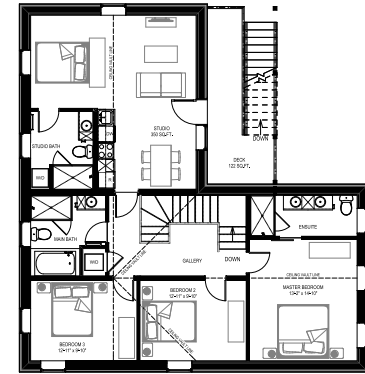

UNIT STYLE

# Marmot

(SINGLE FAMILY HOME)

STOKEDLIVING

UNIT STYLE

# Marmot

(SINGLE FAMILY HOME)

BASE MODEL

\*Base Model shown has upgraded entrance door to suite

### ENCLOSED AREA

<b>MAIN FLOOR</b>	960	SQ.FT.
<b>SECOND FLOOR</b>	894	SQ.FT.
<b>TOTAL - MAIN HOME</b>	1,854	SQ.FT.
<b>STUDIO</b>	528	SQ.FT.
<b>GARAGE</b>	524	SQ.FT.

UPGRADED PACKAGE